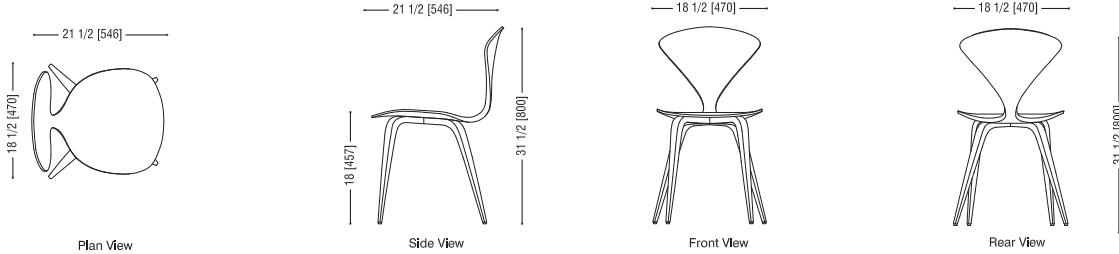

CHERNER SIDE CHAIR Wood Base