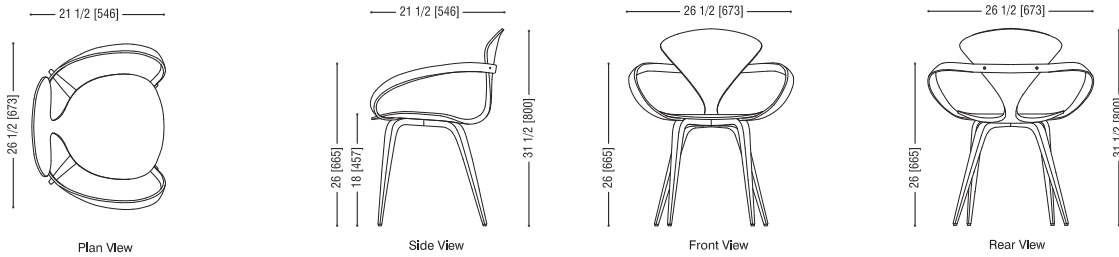

WOOD BASE CHAIRS and Ottoman

Cherner

The Cherner Chair Company

PO Box 509
Ridgefield, CT 06877
www.ChernerChair.com

1.866.243.7637

Dimensions

All dimensions are in inches and millimeters. Add 1/2" (13mm) to seat height for upholstery pads. Dimensioned drawings below can be downloaded at www.chernerchair.com

Specifications

Seat: One piece molded plywood. Beech core laminations, w/ face veneers in beech, walnut, red gum or white oak.

Wood Base: Two piece laminated beech, w/ face veneers in beech, walnut, red gum or white oak

CHERNER ARM CHAIR Wood Base