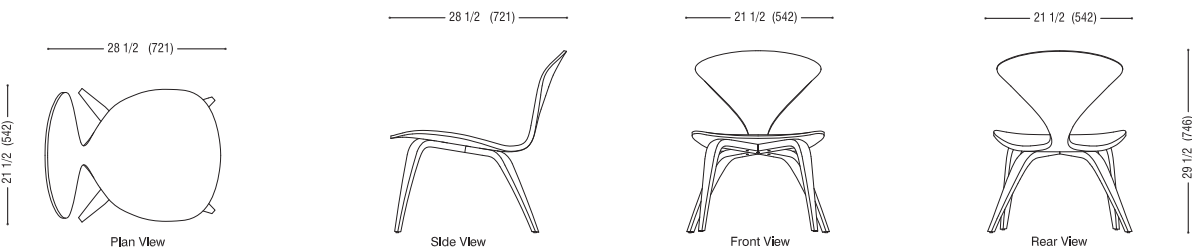

CHERNER LOUNGE CHAIR Without Arms