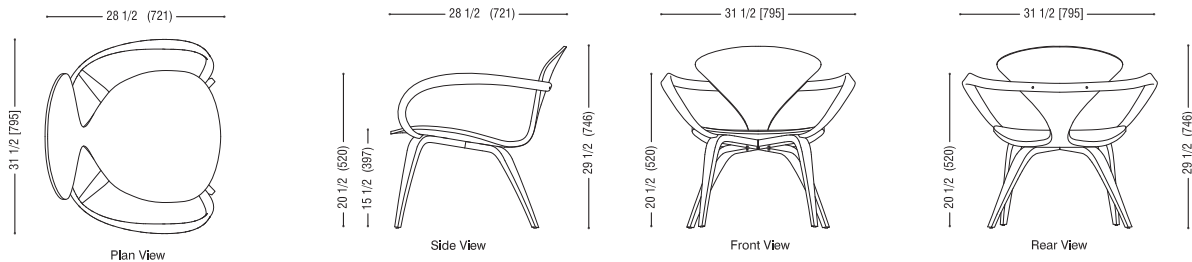

CHERNER LOUNGE CHAIR With Arms