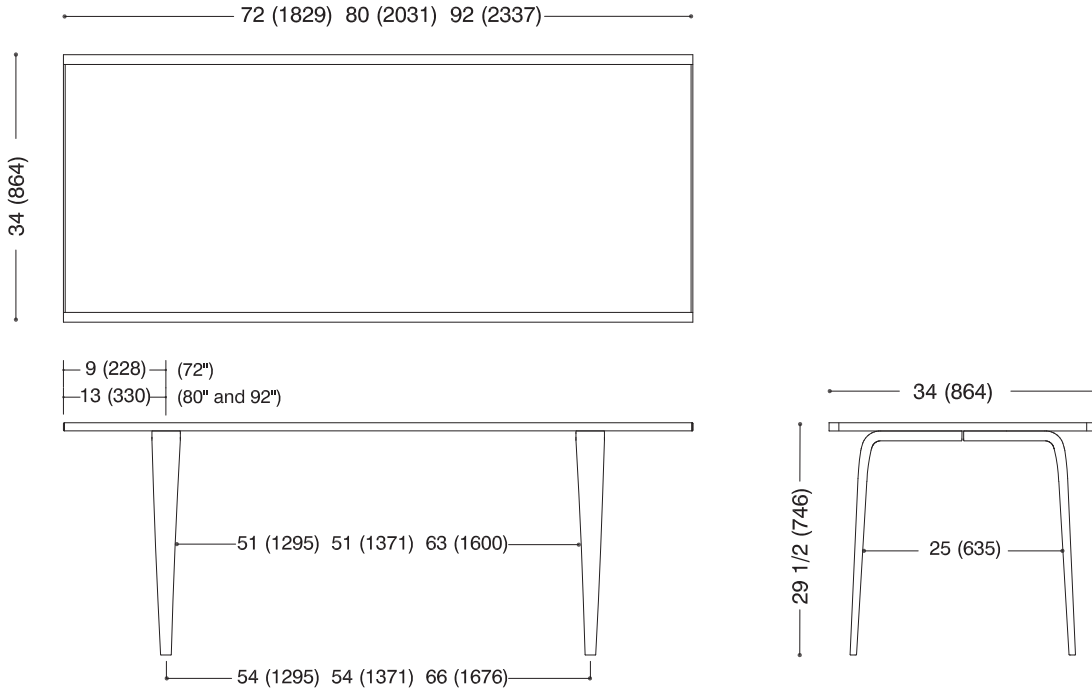

RECTANGULAR TABLES

Cherner

The Cherner Chair Company

Dimensions

All dimensions are in inches and millimeters. Dimensioned drawings below can be downloaded at www.chernerchair.com

Specifications

Top: One piece 1" medium density fiber core with walnut, beech or white oak face veneer. Solid walnut, beech or white oak edge banding.

Wood Base: Laminated beech core. Face veneers in either walnut, beech or white oak.

PO Box 509

Ridgefield, CT 06877

www.ChernerChair.com

1.866.243.7637

CHERNER 34"x 72" / 34"x 80" / 34"x 92" DINING TABLES

CHERNER 30"x 48" / 30"x 60" STUDIO DESKS w/ pencil drawer