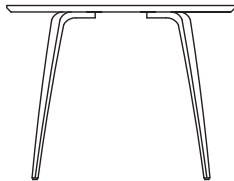

Oval Table 84"x38" (2139mm x 979mm)

CDT8401	Classic Walnut top and legs	$3,299
CDT8403	Classic Ebony (Ebonized Walnut) top and legs	$3,299
CDT8406	Natural Walnut top and legs	$3,299
CDT8430	Natural White Oak rift cut top and legs	$3,399

Oval Table 92"x40" (2337mm x 1013mm)

CDT9201-O	Classic Walnut top and legs	$3,399
CDT9203-O	Classic Ebony (Ebonized Walnut) top and legs	$3,399
CDT9206-O	Natural Walnut top and legs	$3,399
CDT9230-O	Natural White Oak rift cut top and legs	$3,499