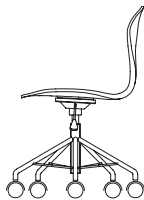

**Lounge Side Chair**

LSC01	Classic Walnut	\$ 1,149
LSC06	Natural Walnut	\$ 1,149
LSC13	Classic Ebony (Ebonized Walnut)	\$ 1,149
LSC16	Red Gum, Natural Beech Legs and arms	\$ 1,199

**Ottoman**

LOT01	Classic Walnut	\$ 649
LOT06	Natural Walnut	\$ 649
LOT13	Classic Ebony (Ebonized Walnut)	\$ 649
LOT16	Red Gum, Natural Beech Legs	\$ 699

---

**TASK CHAIRS****LIST PRICE**

---

**Task Chair**

SWC01	Classic Walnut seat, chrome swivel base	\$ 1,279
SWC02	Natural Beech seat, chrome swivel base	\$ 1,249
SWC03	Ebony Lacquer seat, chrome swivel base	\$ 1,249
SWC04	Stella Orange seat, chrome swivel base	\$ 1,249
SWC05	Natural walnut seat, chrome swivel base	\$ 1,279
SWC06	White Lacquer seat, chrome swivel base	\$ 1,249
SWC13	Classic Ebony (Ebonized Walnut), chrome swivel base	\$ 1,279
SWC16	Red Gum seat, chrome swivel base	\$ 1,299
SWC30	White Oak rift cut seat, chrome swivel base	\$ 1,299