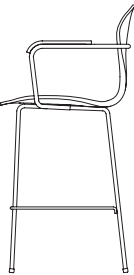

Stool- Chrome Metal Base w/arms

CSTMAC01	Classic Walnut seat, chrome base & arms	$ 999
CSTMAC02	Natural Beech seat, chrome base & arms	$ 979
CSTMAC03	Ebony Lacquer seat, chrome base & arms	$ 979
CSTMAC04	Stella Orange seat, chrome base & arms	$ 979
CSTMAC05	Natural Walnut seat, chrome base & arms	$ 999
CSTMAC06	White Lacquer seat, chrome base & arms	$ 979
CSTMAC13	Classic Ebony (Ebonized Walnut) seat, chrome base & arms	$ 1,029
CSTMAC16	Red Gum seat, chrome base & arms	$ 1,029

Stools available in **Counter** height (seat height 25") or **Bar** height (seat height 29")