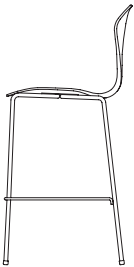

Stool- Chrome Metal Base

CSTMC01	Classic Walnut seat, chrome base	$ 699
CSTMC02	Natural Beech seat, chrome base	$ 679
CSTMC03	Ebony Lacquer seat, chrome base	$ 679
CSTMC04	Stella Orange seat, chrome base	$ 679
CSTMC05	Natural Walnut seat, chrome base	$ 699
CSTMC06	White Lacquer seat, chrome base	$ 699
CSTMC13	Classic Ebony (Ebonized Walnut) seat, chrome base	$ 699
CSTMC16	Red Gum seat, chrome base	$ 749
CSTMC30	White Oak rift cut seat, chrome base	$ 749