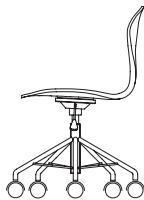

TASK CHAIRS

LIST PRICE

Task Chair

SWC01	Classic Walnut seat, chrome swivel base	$ 1,299
SWC02	Natural Beech seat, chrome swivel base (Clear finish)	$ 1,249
SWC03	Ebony Lacquer seat, chrome swivel base	$ 1,249
SWC04	Stella Orange seat, chrome swivel base	$ 1,249
SWC05	Natural walnut seat, chrome swivel base (Clear finish)	$ 1,299
SWC06	White Lacquer seat, chrome swivel base	$ 1,249
SWC13	Classic Ebony (Ebonized Walnut), chrome swivel base	$ 1,299
SWC16	Red Gum seat, chrome swivel base (Clear finish)	$ 1,299
SWC30	White Oak rift cut seat, chrome swivel base (Clear finish)	$ 1,299