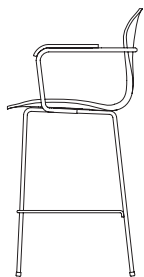

Stool- Chrome Metal Base w/arms

CSTMAC01	Classic Walnut seat, chrome base & arms	$ 999
CSTMAC02	Natural Beech seat, chrome base & arms (Clear finish)	$ 979
CSTMAC03	Ebony Lacquer seat, chrome base & arms	$ 979
CSTMAC04	Stella Orange seat, chrome base & arms	$ 979
CSTMAC05	Natural Walnut seat, chrome base & arms (Clear finish)	$ 999
CSTMAC06	White Lacquer seat, chrome base & arms	$ 979
CSTMAC13	Classic Ebony (Ebonized Walnut) seat, chrome base & arms	$ 1,029
CSTMAC16	Red Gum seat, chrome base & arms (Clear finish)	$ 1,029

Stools available in **Counter** height (seat height 25") or **Bar** height (seat height 29")