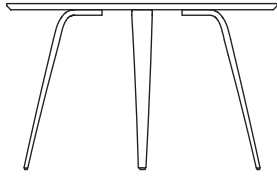

ROUND and OVAL TABLES

LIST PRICE

Round Table 40" dia (1013mm)

CDT4001	Classic Walnut top and legs	$1,999
CDT4002	Natural Beech top and legs (Clear finish)	$1,999
CDT4003	Classic Ebony (Ebonized Walnut) top and legs	$1,999
CDT4006	Natural Walnut top and legs (Clear finish)	$1,999
CDT4030	Natural White Oak rift cut top and legs (Clear finish)	$2,099

Round Table 48" dia (1216mm)

CDT4801	Classic Walnut top and legs	$2,149
CDT4802	Natural Beech top and legs (Clear finish)	$2,149
CDT4803	Classic Ebony (Ebonized Walnut) top and legs	$2,149
CDT4806	Natural Walnut top and legs (Clear finish)	$2,149
CDT4830	Natural White Oak rift cut top and legs (Clear finish)	$2,249