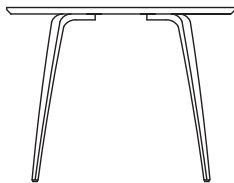

Oval Table 84"x38" (2139mm x 979mm)

CDT8401	Classic Walnut top and legs	$3,299
CDT8403	Classic Ebony (Ebonized Walnut) top and legs	$3,299
CDT8406	Natural Walnut top and legs (Clear finish)	$3,299
CDT8430	Natural White Oak rift cut top and legs (Clear finish)	$3,399

Oval Table 92"x40" (2337mm x 1013mm)

CDT9201-O	Classic Walnut top and legs	$3,499
CDT9203-O	Classic Ebony (Ebonized Walnut) top and legs	$3,499
CDT9206-O	Natural Walnut top and legs (Clear finish)	$3,499
CDT9230-O	Natural White Oak rift cut top and legs (Clear finish)	$3,599