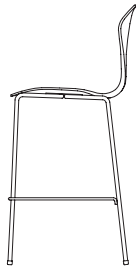

Stool- Chrome Metal Base

CSTMC01	Classic Walnut seat, chrome base	$ 699
CSTMC02	Natural Beech seat, chrome base (Clear finish)	$ 679
CSTMC03	Ebony Lacquer seat, chrome base	$ 679
CSTMC04	Stella Orange seat, chrome base	$ 679
CSTMC05	Natural Walnut seat, chrome base (Clear finish)	$ 699
CSTMC06	White Lacquer seat, chrome base	$ 699
CSTMC13	Classic Ebony (Ebonized Walnut) seat, chrome base	$ 699
CSTMC16	Red Gum seat, chrome base (Clear finish)	$ 749
CSTMC30	White Oak rift cut seat, chrome base (Clear finish)	$ 749