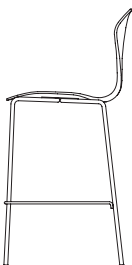

Stool- Chrome Metal Base

CSTMC01	Classic Walnut seat, chrome base	$ 699
CSTMC02	Natural Beech seat, chrome base	$ 679
CSTMC03	Ebony Lacquer seat, chrome base	$ 679
CSTMC04	Stella Orange seat, chrome base	$ 679
CSTMC05	Natural Walnut seat, chrome base	$ 699
CSTMC06	White Lacquer seat, chrome base	$ 699
CSTMC13	Classic Ebony (Ebonized Walnut) seat, chrome base	$ 699
CSTMC16	Red Gum seat, chrome base	$ 749
CSTMC30	White Oak rift cut seat, chrome base	$ 749