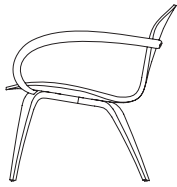

LOUNGE CHAIRS

LIST PRICE

Lounge Chair with arms

LAC01	Classic Walnut	$ 1,799
LAC06	Natural Walnut	$ 1,799
LAC13	Classic Ebony (Ebonized Walnut)	$ 1,799
LAC16	Red Gum, Natural Beech Legs and arms	$ 1,849