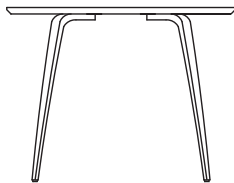

Oval Table 84"x38" (2139mm x 979mm)

CDT8401	Classic Walnut top and legs	$3,299
CDT8403	Classic Ebony (Ebonized Walnut) top and legs	$3,299
CDT8406	Natural Walnut top and legs	$3,299
CDT8430	Natural White Oak rift cut top and legs	$3,399

Oval Table 92"x40" (2337mm x 1013mm)

CDT9201-O	Classic Walnut top and legs	$3,399
CDT9203-O	Classic Ebony (Ebonized Walnut) top and legs	$3,399
CDT9206-O	Natural Walnut top and legs	$3,399
CDT9230-O	Natural White Oak rift cut top and legs	$3,499