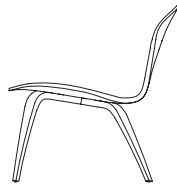

Lounge Side Chair

LSC01	Classic Walnut	$ 1,149
LSC06	Natural Walnut	$ 1,149
LSC13	Classic Ebony (Ebonized Walnut)	$ 1,149
LSC16	Red Gum, Natural Beech Legs and arms	$ 1,199

Ottoman

LOT01	Classic Walnut	$ 649
LOT06	Natural Walnut	$ 649
LOT13	Classic Ebony (Ebonized Walnut)	$ 649
LOT16	Red Gum, Natural Beech Legs	$ 699