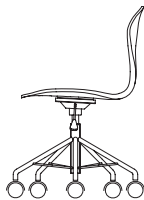

TASK CHAIRS

LIST PRICE

Task Chair

SWC01	Classic Walnut seat, chrome swivel base	$ 1,279
SWC02	Natural Beech seat, chrome swivel base	$ 1,249
SWC03	Ebony Lacquer seat, chrome swivel base	$ 1,249
SWC04	Stella Orange seat, chrome swivel base	$ 1,249
SWC05	Natural walnut seat, chrome swivel base	$ 1,279
SWC06	White Lacquer seat, chrome swivel base	$ 1,249
SWC13	Classic Ebony (Ebonized Walnut), chrome swivel base	$ 1,279
SWC16	Red Gum seat, chrome swivel base	$ 1,299
SWC30	White Oak rift cut seat, chrome swivel base	$ 1,299