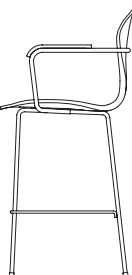

Stool- Chrome Metal Base w/arms

CSTMAC01	Classic Walnut seat, chrome base & arms	$ 999
CSTMAC02	Natural Beech seat, chrome base & arms	$ 979
CSTMAC03	Ebony Lacquer seat, chrome base & arms	$ 979
CSTMAC04	Stella Orange seat, chrome base & arms	$ 979
CSTMAC05	Natural Walnut seat, chrome base & arms	$ 999
CSTMAC06	White Lacquer seat, chrome base & arms	$ 979
CSTMAC13	Classic Ebony (Ebonized Walnut) seat, chrome base & arms	$ 1,029
CSTMAC16	Red Gum seat, chrome base & arms	$ 1,029

Stools available in **Counter** height (seat height 25") or **Bar** height (seat height 29")