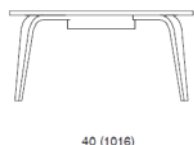

40" CLASSROOM TABLE W/STORAGE BOX

YT4001S-20	40"x 40" Walnut Top, Legs & Box Cover, 20" H	$649.00
YT4002S-20	40"x 40" Natural Birch Top, Legs & Box Cover, 20" H	$599.00
YT4004S-20	40"x 40" Orange Top, Legs and Box Cover, 20" H	$599.00
YT4005S-20	40"x 40" Orange Top, Natural Birch Legs and Box Cover, 20" H	$599.00
YT4006S-20	40"x 40" Natural Birch Top, Orange Legs and Box Cover, 20" H	$599.00
YT4007S-20	40"x 40" Walnut Top, Natural Birch Legs and Box Cover, 20" H	$649.00