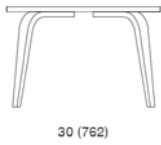

Note: Prices are subject to change at anytime. Cherner Chair is not responsible for any typographical errors.

CHILDREN'S FURNITURE

CHAIRS

LIST PRICE

YC01-12	Walnut Seat & Legs - 12" Seat Height	\$249.00
YC02-12	Natural Birch Seat & Legs - 12" Seat Height	\$229.00
YC04-12	Orange Seat & Legs - 12" Seat Height	\$229.00
YC05-12	Orange Seat & Natural Birch Legs - 12" Seat Height	\$229.00
YC06-12	Natural Birch Seat & Orange Legs - 12" Seat Height	\$229.00
YC07-12	Walnut Seat, Natural Birch Legs - 12" Seat Height	\$249.00
YC01-15	Walnut Seat & Legs - 15" Seat Height	\$249.00
YC02-15	Natural Birch Seat & Legs - 15" Seat Height	\$229.00
YC04-15	Orange Seat & Legs - 15" Seat Height	\$229.00
YC05-15	Orange Seat & Natural Birch Legs - 15" Seat Height	\$229.00
YC06-15	Natural Birch Seat & Orange Legs - 15" Seat Height	\$229.00
YC07-15	Walnut Seat, Natural Birch Legs - 15" Seat Height	\$249.00

Chairs are available in 12" and 15" seat heights

TABLES

LIST PRICE

30" CHILDREN'S TABLE

YT3001-20	30"x 30" Walnut Top & Legs, 20" H	\$549.00
YT3002-20	30"x 30" Natural Birch Top & Legs, 20" H	\$499.00
YT3004-20	30"x 30" Orange Top & Legs, 20" H	\$499.00
YT3005-20	30"x 30" Orange Top, Natural Birch Legs, 20" H	\$499.00
YT3006-20	30"x 30" Natural Birch Top, Orange Legs 20" H	\$499.00
YT3007-20	30"x 30" Walnut Top & Natural Birch Legs, 20" H	\$549.00